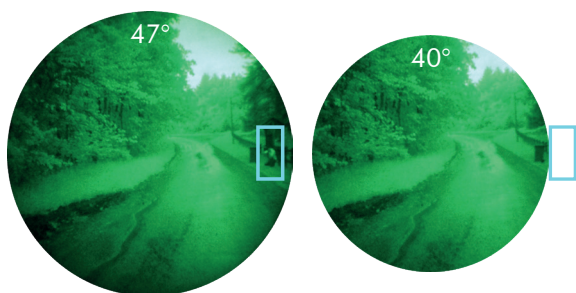

UNSURPASSED TACTICAL ADVANTAGE IN THE DARKEST ENVIRONMENT

ELFIE, offering enlarged Field of View with the best range performances, sets a new standard in ultra lightweight I² monocular and provides an unrivalled operational advantage during long night missions of Land Forces.

APPLICATIONS

- > Ground forces operations
- > Special forces operations

FEATURES AND BENEFITS

Greater Situational Awareness and Mobility

- > Enlarged Field of View of 47° combined with higher resolution
- > High optical performance

The observed scene coverage is increased by 43%, compared to the standard 40° field of view from other devices

- > Ultra-light weight (<270g)

Tactical Superiority

- > Robustness and reliability
- > Highly modular design allowing various operational configurations